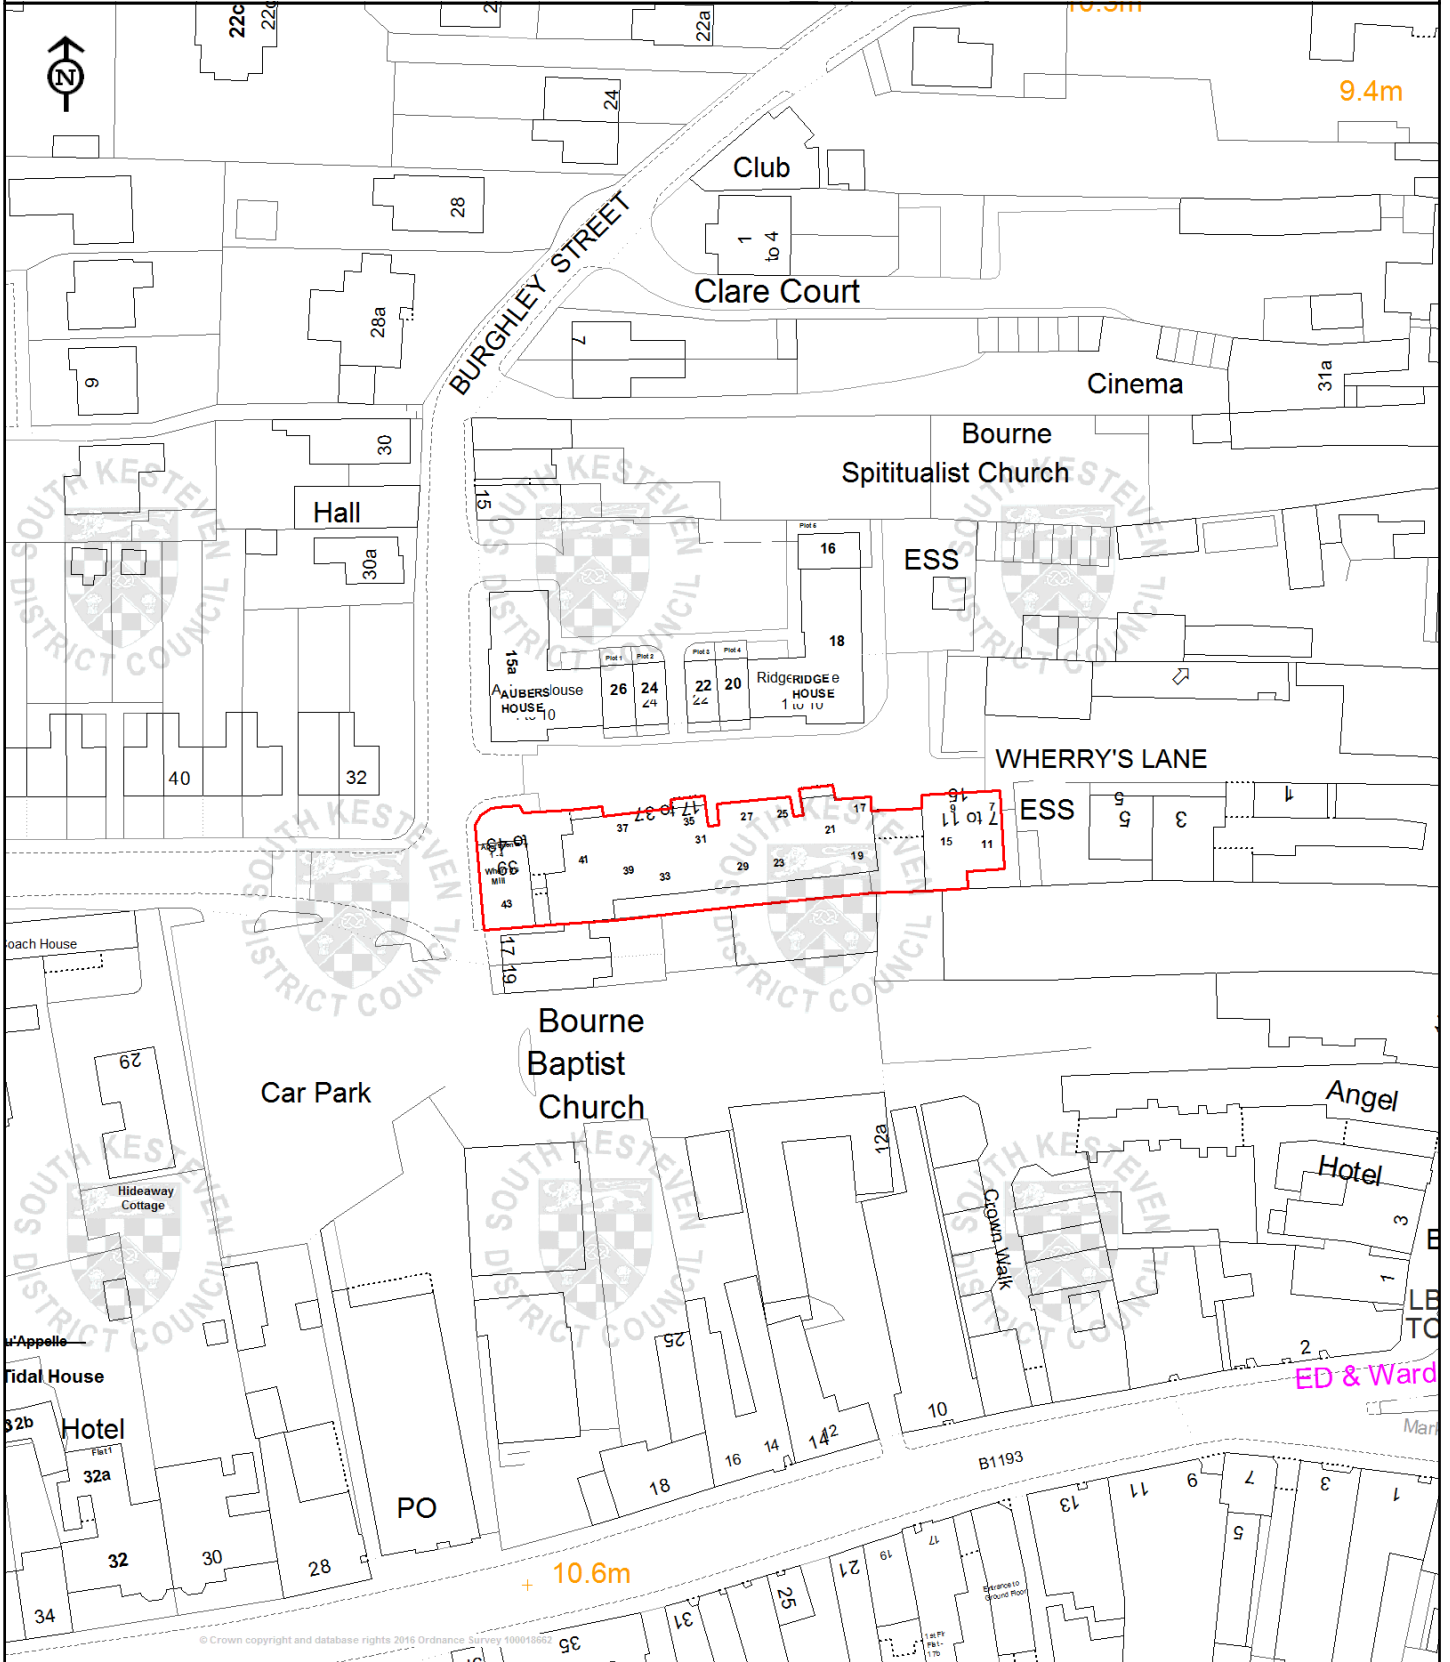

Wherry's Lane Whole Site

© Crown copyright and database rights 2013
Ordnance Survey 10018662

Scale 1/1053 Date 26/5/2021

Centre = 509472 E 320269 N

Bourne