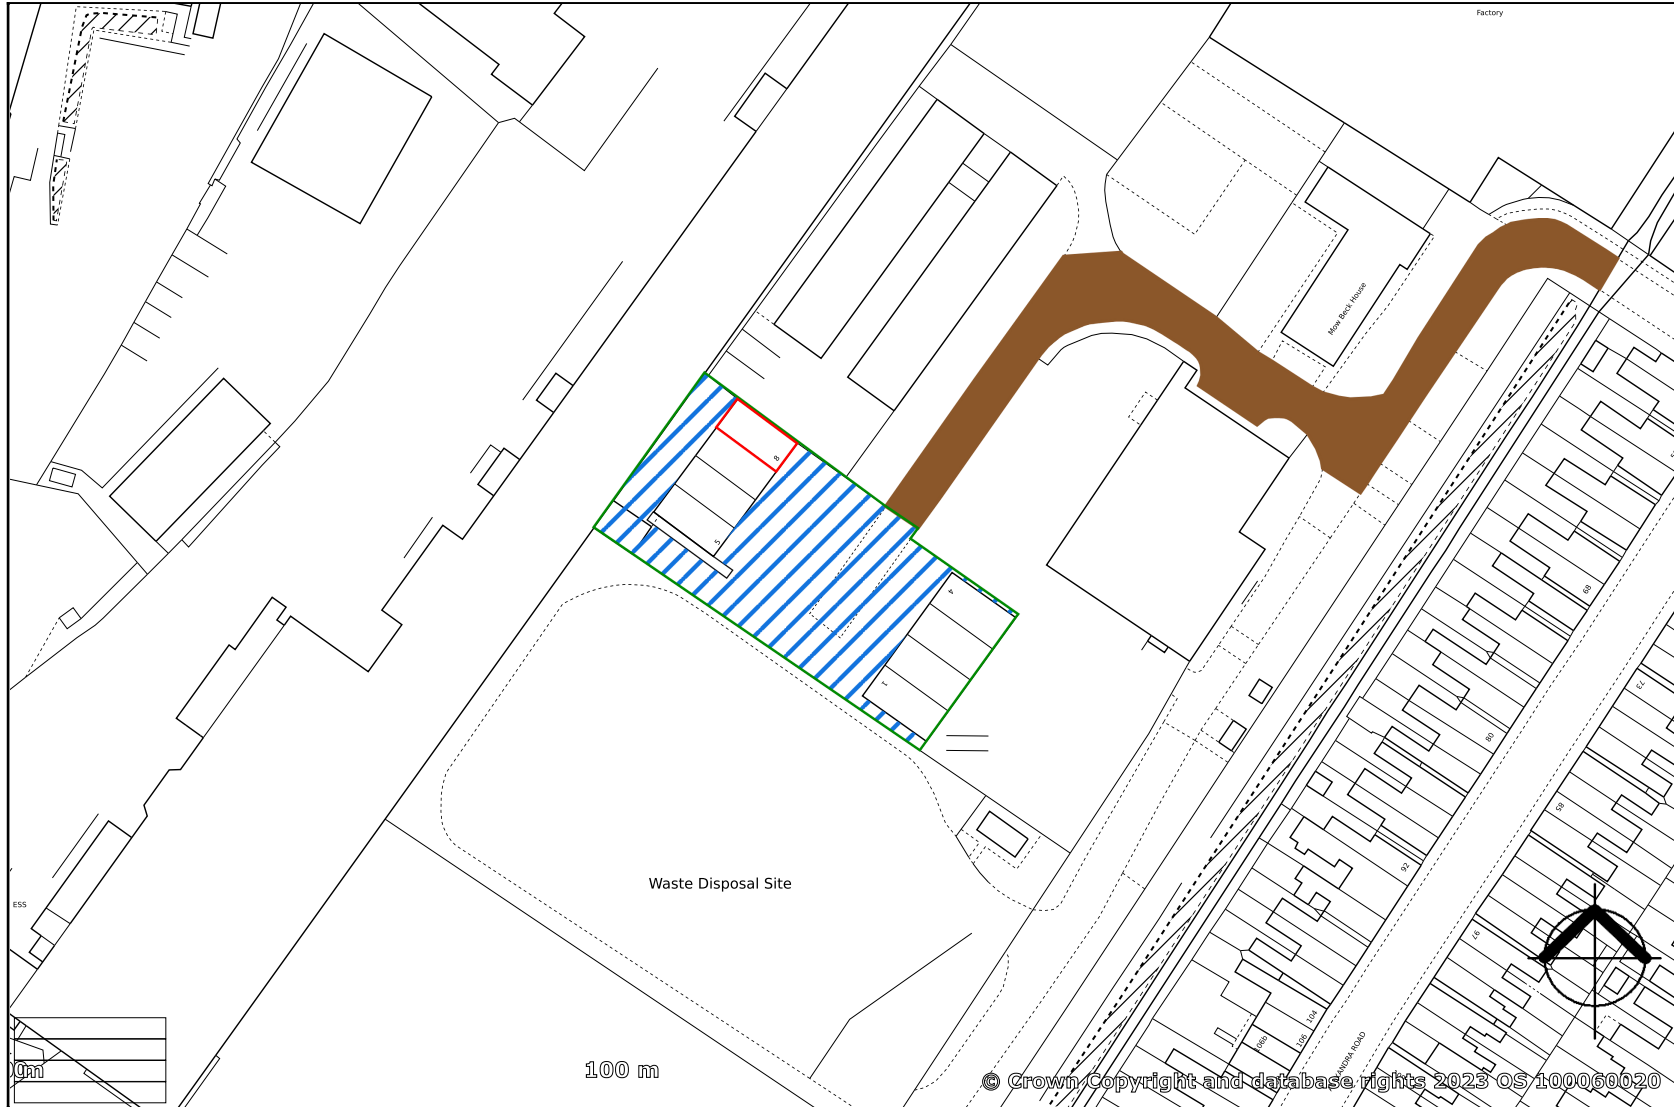

Unit 8 Mowbeck Way, Grantham, NG31 7AH

created on **edozo**

Plotted Scale - 1:1,250